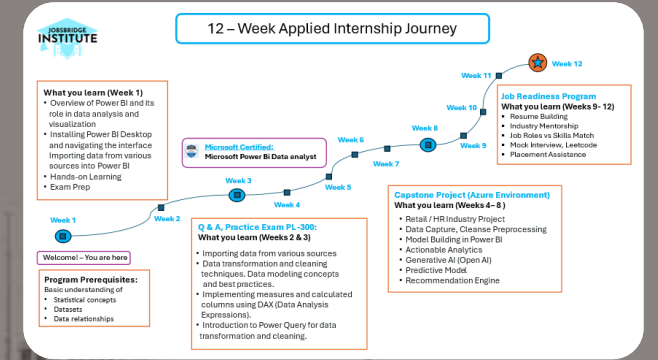

Next Batch

Starting from Monday 17th June

Institute of Applied Learning & Job Readiness
.....
USA – INDIA – BANGLADESH

1875 S. Winchester Blvd
Campbell, California, USA

Applied Internship Program

Our immersive internship program, tailored for engineers and data science and analytics enthusiasts, enables candidates to master data analysis essentials, data visualization in the Azure cloud environment, all while tackling real-world problems in the form of an Industry Use case-based Capstone Project. Participants will work with real-life datasets and create Power BI dashboards to hone their analytical skills. They will explore how these technologies are transforming science and industry through practical use cases. Students will present their projects, demonstrating their abilities and skills, and preparing themselves for future careers. This program sets candidates on a lifelong learning journey, equipping them with the tools and knowledge to stay abreast of scientific and technological innovations.