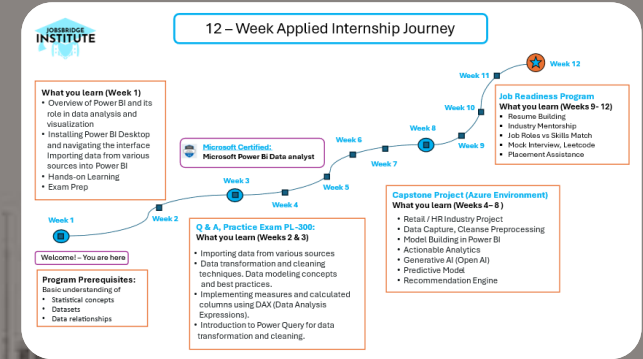

## 12 Weeks - Applied Internship

- ✓ Applied Learning Curriculum
- ✓ Microsoft Power BI Certification
- ✓ Job Readiness

### Expert Faculties from USA

ADMISSION  
OPEN

### Next Batch

Starting from Monday, July 22nd

To know more, visit  
[www.jobsbridge.in](http://www.jobsbridge.in)